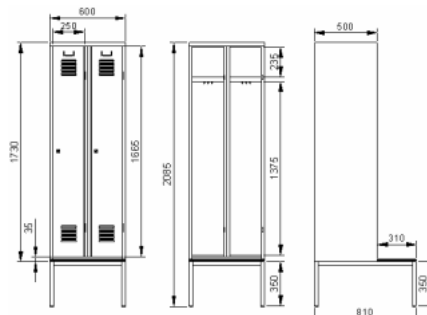

Armoires-vestiaires métalliques monobloc

Gelaste metalen vestiairekasten

Geschweißte Metallschließfächer

Welded metal lockers

"2x1" 25cm - 500x500xH1850mm		
Prod.nb	€]...%[€ [...%]
K2116		

"2x1" 30cm - 600x500xH1850mm		
Prod.nb	€]...%[€ [...%]
K2438		

"3x1" 25cm - 750x500xH1850mm		
Prod.nb	€]...%[€ [...%]
K2119		

"3x1" 30cm - 900x500xH1850mm		
Prod.nb	€]...%[€ [...%]
K2445		

"2x1" 25cm - 500x810xH2085mm		
Prod.nb	€]...%[€ [...%]
K2116L		

"2x1" 30cm - 600x810xH2085mm		
Prod.nb	€]...%[€ [...%]
K2438L		