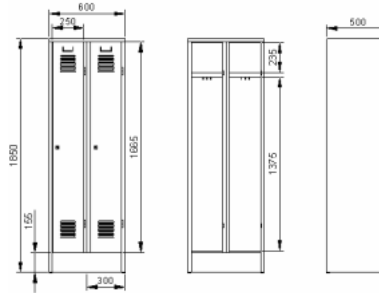

Armoires-vestiaires métalliques monobloc

Gelaste metalen vestiairekasten

Geschweißte Metallschließfächer

Welded metal lockers

"2x1" 25cm - 500x500xH1850mm		
Prod.nb	€]...%[€ [...%]
K2116		

"2x1" 30cm - 600x500xH1850mm		
Prod.nb	€]...%[€ [...%]
K2438		

"3x1" 25cm - 750x500xH1850mm		
Prod.nb	€]...%[€ [...%]
K2119		

"3x1" 30cm - 900x500xH1850mm		
Prod.nb	€]...%[€ [...%]
K2445		

"2x1" 25cm - 500x810xH2085mm		
Prod.nb	€]...%[€ [...%]
K2116L		

"2x1" 30cm - 600x810xH2085mm		
Prod.nb	€]...%[€ [...%]
K2438L		