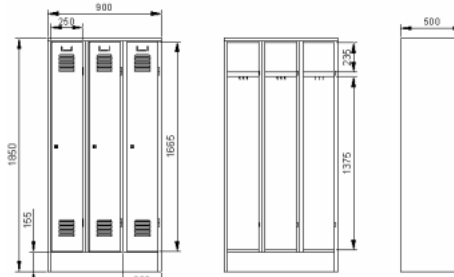

Armoires-vestiaires métalliques monobloc

Gelaste metalen vestiairekasten

Geschweißte Metallschließfächer

Welded metal lockers

"2x1" 25cm - 500x500xH1850mm		
Prod.nb	€]...%[€ [...%]
K2116		

"2x1" 30cm - 600x500xH1850mm		
Prod.nb	€]...%[€ [...%]
K2438		

"3x1" 25cm - 750x500xH1850mm		
Prod.nb	€]...%[€ [...%]
K2119		

"3x1" 30cm - 900x500xH1850mm		
Prod.nb	€]...%[€ [...%]
K2445		

"2x1" 25cm - 500x810xH2085mm		
Prod.nb	€]...%[€ [...%]
K2116L		

"2x1" 30cm - 600x810xH2085mm		
Prod.nb	€]...%[€ [...%]
K2438L		