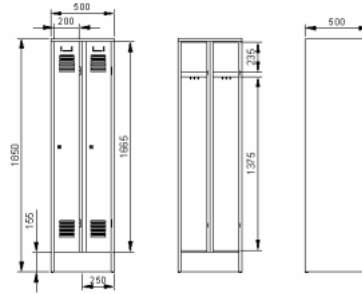

Armoires-vestiaires métalliques monobloc

Gelaste metalen vestiairekasten

Geschweißte Metallschließfächer

Welded metal lockers

"2x1" 25cm - 500x500xH1850mm		
Prod.nb	€]...%[€ [...%]
K2116		

"2x1" 30cm - 600x500xH1850mm		
Prod.nb	€]...%[€ [...%]
K2438		

"3x1" 25cm - 750x500xH1850mm		
Prod.nb	€]...%[€ [...%]
K2119		

"3x1" 30cm - 900x500xH1850mm		
Prod.nb	€]...%[€ [...%]
K2445		

"2x1" 25cm - 500x810xH2085mm		
Prod.nb	€]...%[€ [...%]
K2116L		

"2x1" 30cm - 600x810xH2085mm		
Prod.nb	€]...%[€ [...%]
K2438L		