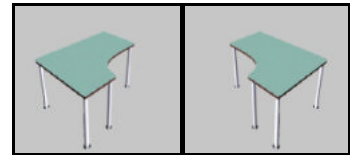

1600/800x1200/600xH760mm		
Prod.nb	€ [...%]	€ [...%]
RL04