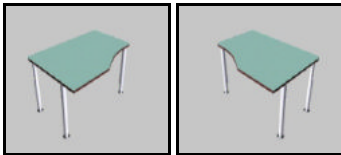

Randa

Tables – Tafels – Schreibtische - Desks

1000x800xH760mm		
Prod.nb	€ [...%]	€ [...%]
RB01		

1200x800xH760mm		
Prod.nb	€ [...%]	€ [...%]
RB02		

1400x800xH760mm		
Prod.nb	€ [...%]	€ [...%]
RB03		

1600x800xH760mm		
Prod.nb	€ [...%]	€ [...%]
RB04		

1800x800xH760mm		
Prod.nb	€ [...%]	€ [...%]
RB05		

2000x800xH760mm		
Prod.nb	€ [...%]	€ [...%]
RB06		

800x800xH760mm		
Prod.nb	€ [...%]	€ [...%]
RB10		

1600x800xH760mm		
Prod.nb	€ [...%]	€ [...%]
RB11		

1400/800x1000/600xH760mm		
Prod.nb	€ [...%]	€ [...%]
RL01		