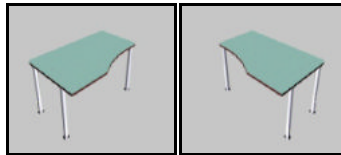

Randa

Tables – Tafels – Schreibtische - Desks

1000x800xH760mm		
Prod.nb	€ [...%]	€ [...%]
RB01		

1200x800xH760mm		
Prod.nb	€ [...%]	€ [...%]
RB02		

1400x800xH760mm		
Prod.nb	€ [...%]	€ [...%]
RB03		

1600x800xH760mm		
Prod.nb	€ [...%]	€ [...%]
RB04		

1800x800xH760mm		
Prod.nb	€ [...%]	€ [...%]
RB05		

2000x800xH760mm		
Prod.nb	€ [...%]	€ [...%]
RB06		

800x800xH760mm		
Prod.nb	€ [...%]	€ [...%]
RB10		

1600x800xH760mm		
Prod.nb	€ [...%]	€ [...%]
RB11		

1400/800x1000/600xH760mm		
Prod.nb	€ [...%]	€ [...%]
RL01		