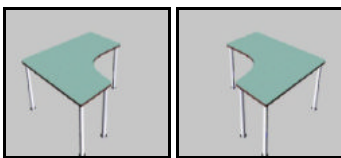

1400/800x1400/600xH760mm		
Prod.nb	€ [...%]	€ [...%]
RL05