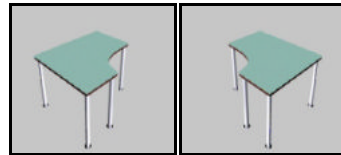

1400/800x1200/600xH760mm		
Prod.nb	€ [...%]	€ [...%]
RL03