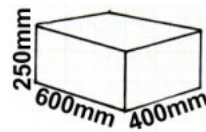

Range of seats and pillows made of PU foam, upholstered with colorful synthetic leather.

Ø300mm

<b>Prod.nb</b>	3815
----------------	------

Ø300mm

<b>Prod.nb</b>	3805
----------------	------

<b>Prod.nb</b>	3804
----------------	------