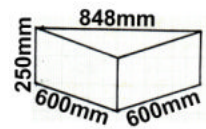

Range of seats and pillows made of PU foam, upholstered with colorful synthetic leather.

Ø300mm

<b>Prod.nb</b>	3815
----------------	------

Ø300mm

<b>Prod.nb</b>	3805
----------------	------

<b>Prod.nb</b>	3804
----------------	------