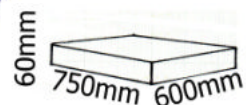

Prod.nb	3810