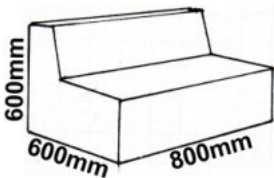

Prod.nb	3801