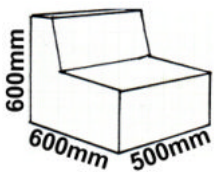

Prod.nb	3802