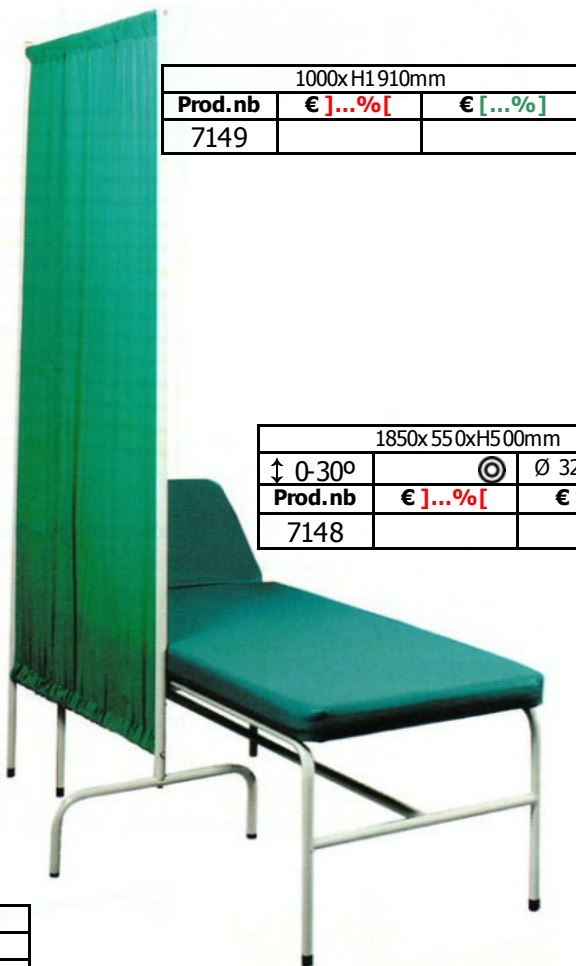

Infirmerie
 Erstehulppost
 Sanitätswasche
 First help post

400x250xH500mm		
Prod.nb	€]...%[€ [...%]
7147		

600x435xH1800mm		
Prod.nb	€]...%[€ [...%]
7145		

800x435xH1800mm		
Prod.nb	€]...%[€ [...%]
7146		

H	530-630mm
Prod.nb	2484

240x110xH300mm		
Prod.nb	€]...%[€ [...%]
7158		

1000xH1910mm		
Prod.nb	€]...%[€ [...%]
7149		

1850x550xH500mm		
↓ 0-30°	⊙	∅ 32mm
Prod.nb	€]...%[€ [...%]
7148		

ALINA W		
Prod.nb	€]...%[€ [...%]
1066W		

1200x600mm		
Prod.nb	€]...%[€ [...%]
3203W	128,00	154,88

800x435xH1800mm		
Prod.nb	€]...%[€ [...%]
7144		